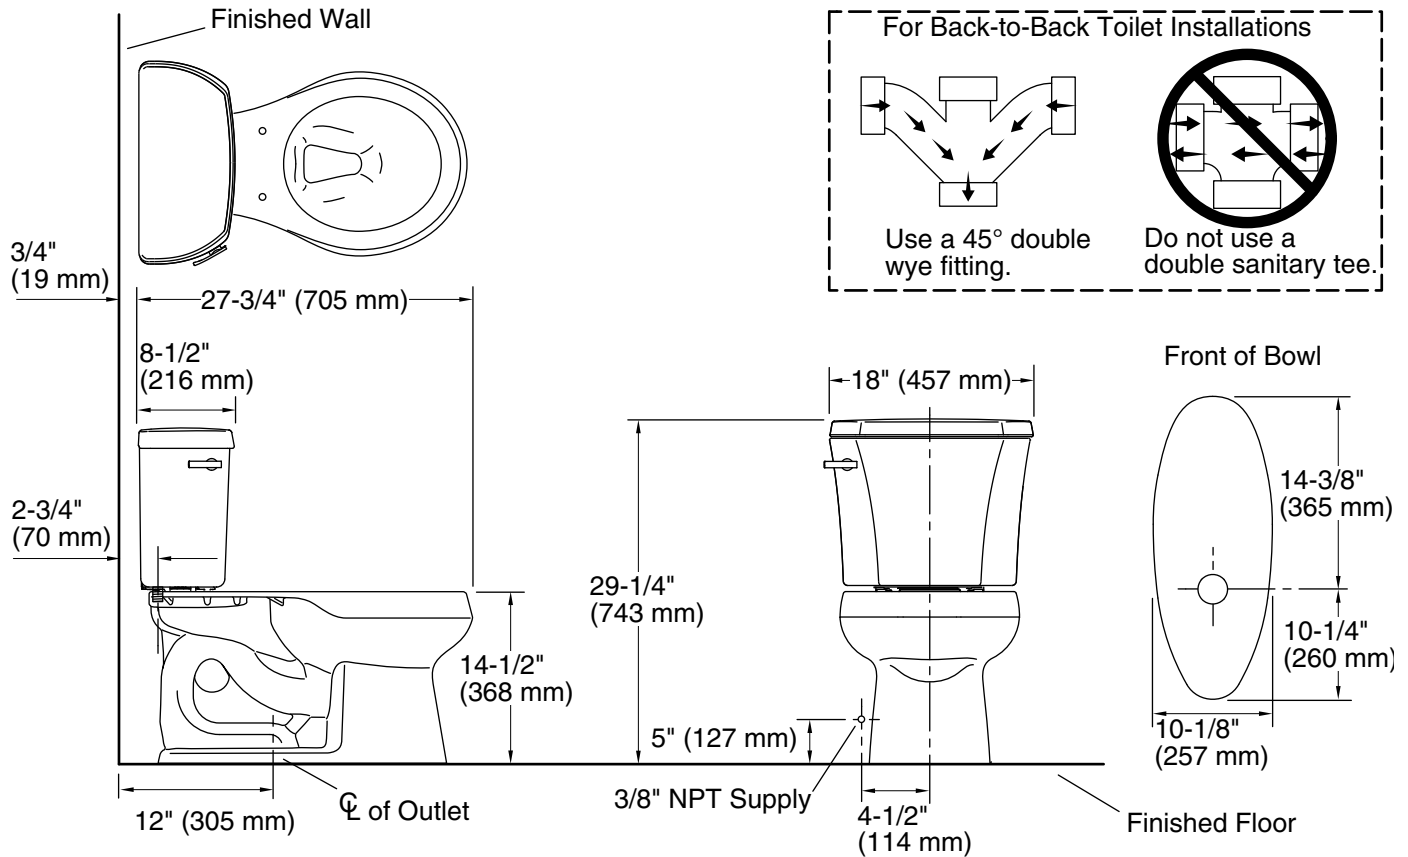

## Installation

- Standard 12" (305 mm) rough-in.
- Three-bolt quick-connect installation.
- Seat and supply line sold separately.

### Technical Information

All product dimensions are nominal.

Toilet type:	Two-piece, Floor-mount
Waste Outlet:	Floor
Bowl shape:	Round-front
Flush type:	Class Five®
Trap passageway:	2-1/8" (54 mm)
Water Consumption	
Full:	1.28 gpf (4.8 lpf)
Water surface size:	10-1/2" x 7-3/4" (267 mm x 197 mm)
Rim to water surface:	5-1/4" (133 mm)
Rough-in:	12" (305 mm)
Seat-mounting holes:	5-1/2" (140 mm)